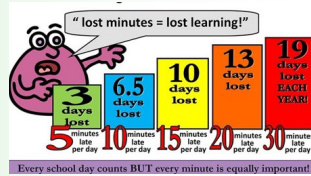

Class Attendance week ending 28th February 2020

Dosbarth Glas	97.9%
Dosbarth Melyn	92.3%
Dosbarth Oren	99.2%
Dosbarth Gwyrdd	99.2%
Dosbarth St. David's	99.0%
Dosbarth Tregaron	95.7%
Dosbarth Hebron	95.6%
Dosbarth Efail Isaf	97.9%
Dosbarth Lampeter	95.5%
Dosbarth Ewenny	95.2%
Dosbarth Narberth	91.4%

Congratulations to Dosbarth Gwyrdd, Dosbarth Oren & Dosbarth St. David's.

Ten minutes extra play

Key Stage 2 After School Clubs

w/c 9th March 2020

Monday:	Lego (Years 3 to 6) NO Badminton (Years 3 & 4)
Tuesday	Rugby (Years 5 & 6) Chess (Years 3 to 6)
Thursday:	Mathletics (Years 3 to 6) NO Volleyball (Years 5 & 6)
Friday:	Football (Years 5 & 6)

Unless otherwise stated, after school clubs are held in school and finish at 4.30pm

A reminder that if your child is not able to attend club, a note in their diary must be provided.

Parents Consultation Meetings

Please note that the booking window will shortly close for the upcoming Parent Consultation Meetings.

KS2 Parent Consultation Meeting 9th March - bookings close 6th March
Foundation Phase Parent Consultation Meeting 11th March - bookings close 6th March

Narberth Parent Consultation Meeting 16th March - bookings close 9th March

If you have not yet made your appointment, please ensure you do this before the booking window closes as it will not be possible to make appointments for you after this time.

It is important that all parents and carers make the time to meet with their child's class teacher.

School Diaries

Please can School diaries be brought into School EVERY day. Diolch

INSET Day

22nd May 2020

2019/20 Term Dates

Spring Term: 6th January to 3rd April 2020

Half Term: 17th February to 21st Feb 2020

Summer Term: 20th April to 20th July 2020

Half Term: 25th May to 29th May 2020