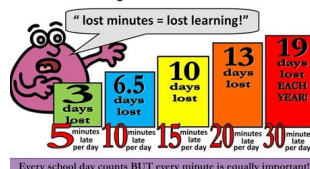

Key Stage 2 After School Clubs w/c 26th November 2018

Monday: Hockey (Years 5 & 6)

Tuesday: No rugby due to fixture

Fitness & Wellbeing (Years 3-6)

Wednesday: No Clubs

Thursday: Golf/Badminton (Years 3/4)

Friday: Football (Years 5 & 6)